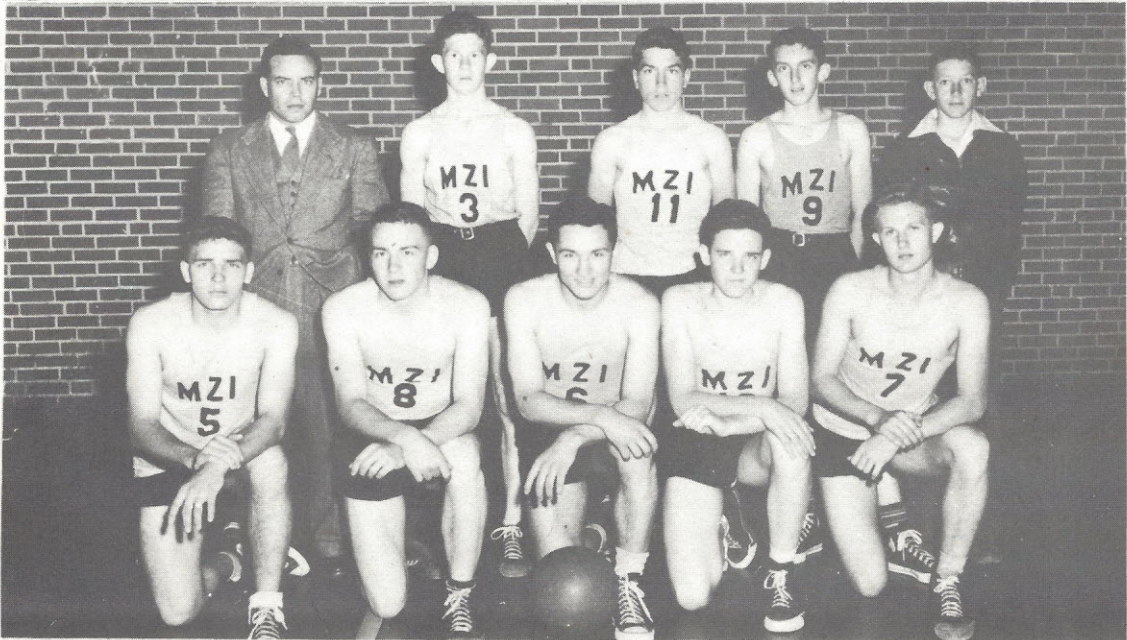

VARSITY

Top, Left to Right: Lois Collins, Guard; Annie Mae Croxton, Guard; Retta Heustess, Guard; Miss Betty Lewis, Coach; Betty Macfie, Guard; "Boots" Holsonback, Guard; "Pat" Coleman, Guard; Bonnie Sue Pate, Forward; Betty Loftin, Forward; Merlyn Cooper, Forward; "Jack" Dees, Guard; Christine George, Forward; Ann Cathcart, Guard.

Top, Left to Right: J. T. Harrison, Coach; "Red" Branham, Forward; Herman Price, Forward; Ed Jordan, Forward; Horace Haygood, Manager; Revonne Hunt, Forward; Gene Pate, Guard; "Bo" Atkinson, Guard; Gene Molnar, Center; Jerome Sykes, Center.