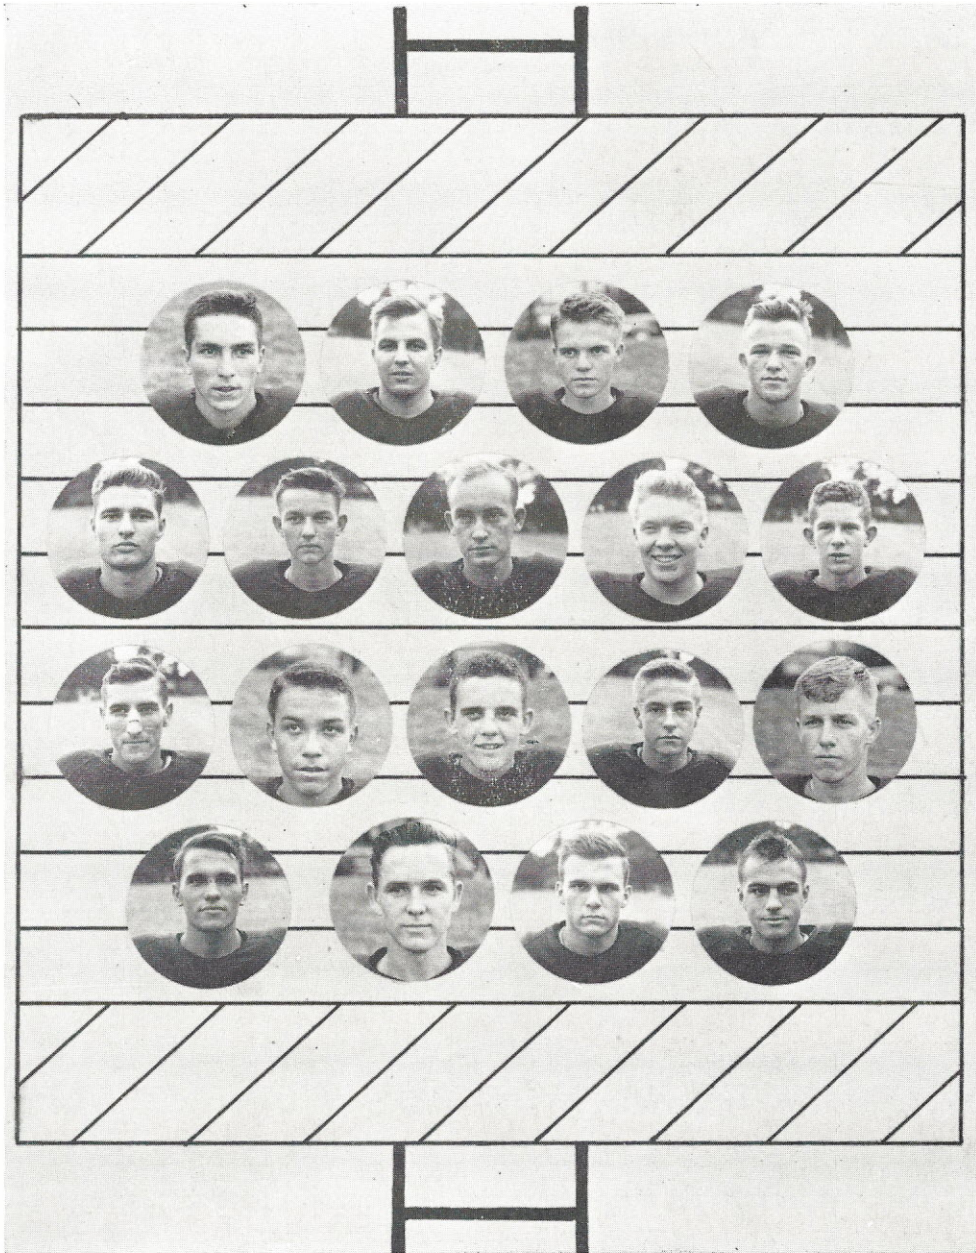

Starters

Herman Price, *Center*; Carroll Boyd, *Guard*; Joe Stephenson, *Back*; "Rudy" Hall, *Back*; Bobby Tolbert, *Guard*; Larry Tolbert, *Back*; Billy Sims, *Tackle*; Steve Goudelock, *Tackle*; Jerry Branham, *End*; George Wells, *Back*; Ray Cooper, *Back*; Gene Molnar, *Tackle*; "Rip" Lane, *Back*; "Cotton" Lathan, *Back*; Howard Collins, *End*; Billy Hudson, *End*; Marion Smith, *Guard*; Joel Pate, *Back*.