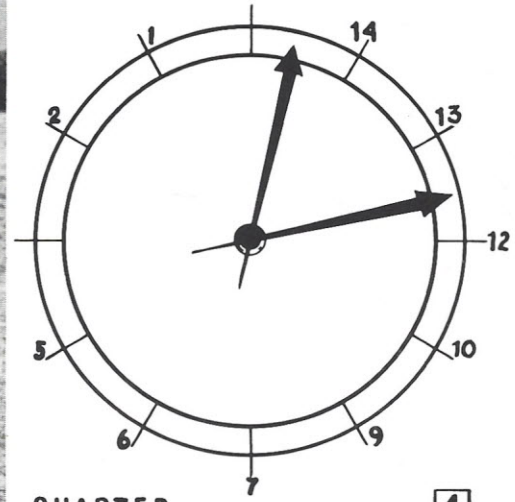

Offensive Line-Up

QUARTER
DOWN

4
1

LINDSEY COOPER,
Halfback

WOODROW COTTON,
Center

J. W. JOYE, End
Co-Captain

CHARLES HALL,
Guard

JIMMY CRAFT,
Tackle