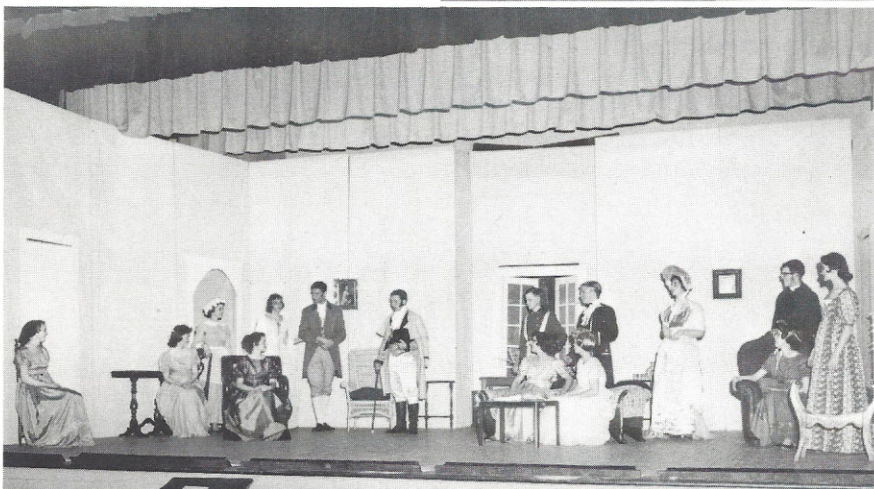

Miscellaneous

Winner of six-hundred dollar (\$600) scholarship to Wake Forest.

BILLY GRAVES

Mascots of
1960 Class
KEITH HUNT
KATHY LEVINER

Scene from Junior Play
"STEW BEEF"

Scene from Senior Play
"PRIDE AND
PREJUDICE"