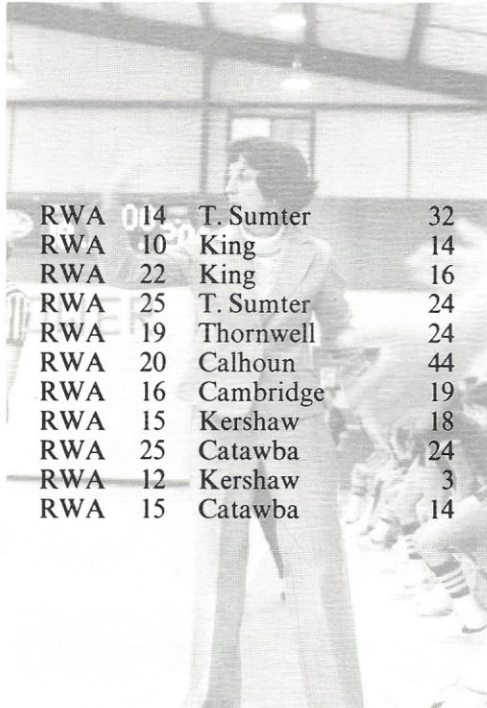

# Junior Varsity Girls Enjoy Winning Season.

RWA	14	T. Sumter	32
RWA	10	King	14
RWA	22	King	16
RWA	25	T. Sumter	24
RWA	19	Thornwell	24
RWA	20	Calhoun	44
RWA	16	Cambridge	19
RWA	15	Kershaw	18
RWA	25	Catawba	24
RWA	12	Kershaw	3
RWA	15	Catawba	14