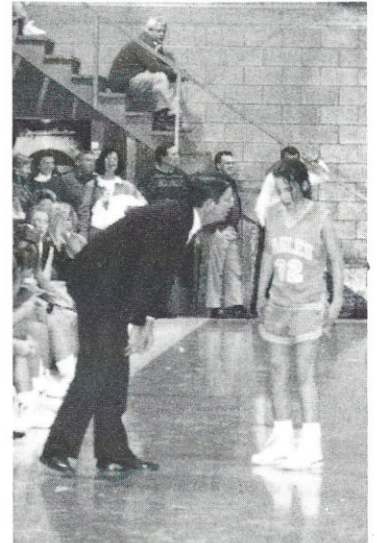

Elaine Mann leads her team down court after getting the rebound from a failed attempt by the opponent.

During a game against the Knights of King, guard Edie Pope works the ball to the "inside" to Allison Branham for an easy two points.

Quite often it's those times at the line that decide who wins the game. Here, Katie recalls all of the "particulars" of shooting a free throw.

Whose possession? What ever happened to the jump ball? Being the aggressive player she is, Edie fights for possession of the ball. Did she get it?

Ella receives some quick instruction from Coach Copeland to make the game plan run smoothly.