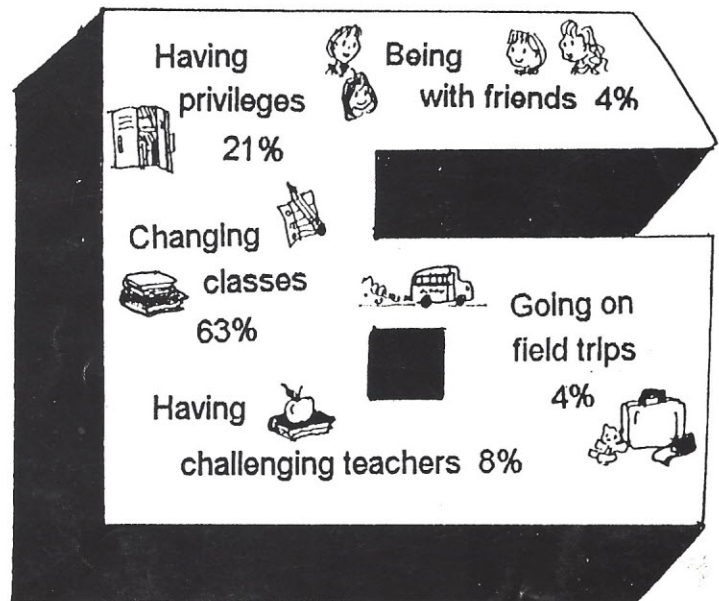

Willy Pope  
Kristen Pullen  
Brandon Rast  
Jennifer Rowe

Stephanie Schachner  
Hall Sprott  
Coleman Startzman  
Kerri Varnadore

Philip Wilkins

What do you like most about the 6th grade?

JOLLY OLD SAINT NICHOLAS. Terry Kelly, playing Santa Claus at his class's Christmas party, and Bobby Boulware take a break from the festivities to smile for the camera.