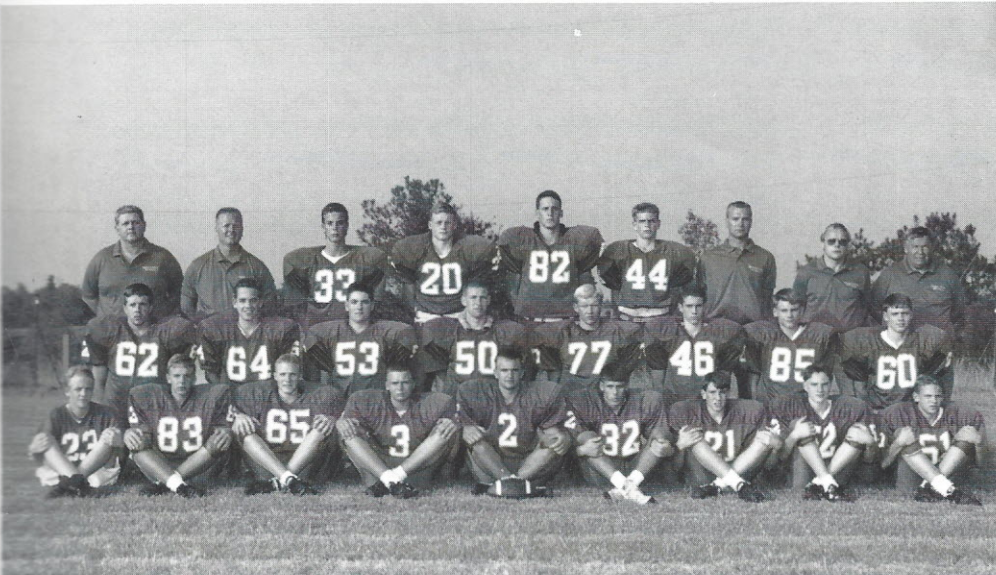

1993 VARSITY FOOTBALL SCOREBOARD

	RWA	OPPONENT
R.E. Lee	26	27
Roy Hudgens	0	32
Holly Hill	26	18
Clarendon Hall	6	8
Country Day	39	0
King	6	14
Jeff Davis	0	29
Dorchester	0	17
Patrick Henry	8	10
Wardlaw	0	25

Record: 2-8

Top row (l-r): Coach David Porter, Coach Bill Melton, Will Montgomery, Joe Renwick, Matt Renwick, Ken Hornsby, Coach Todd Robinson, Coach Mike Robinson, Coach Billy Carter. 2nd row: Jarrett Douglas, Travis Simpson, Bob Harkins, Robbie Davis, Jason Reynolds, Ben Porter, Luke Godwin, David Young. 3rd row: Joseph Schachner, Palmer Nicholson, Joseph Cope, Paul Melton, Bruce Baker, Chris Fesler, Jason Robinson, Andy Zelnar, Stacey Davis

HELP ON THE SIDELINES. Managers for the varsity football team were William Arnette and Joseph Schachner. They did a great job keeping the locker room clean and giving good cold Gatorade to the team. Maribeth Coleman and Courtney Melton were the team's water girls. Another familiar face on the sidelines was Crawford Melton. He was simply there to cheer for the team.