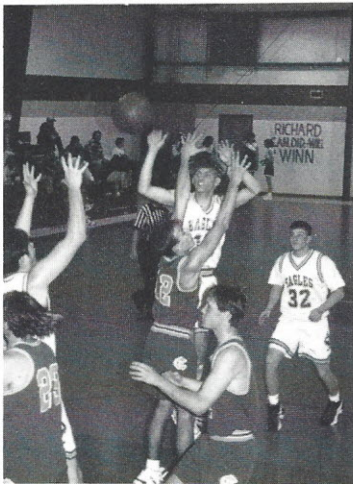

# W I N N I N G S T Y L E

**WORKING TOGETHER.** While point guard Travis Simpson and forward Ken Hornsby prepare to rebound, center Jonathan Myers scores two from the outside. An excellent example of how to work together!

**SOARING HIGH.** With a flick of his wrist, Ken Hornsby takes a shot from the baseline to add two points to the Eagles score. This season Ken stepped up and became a very valuable asset to the team.

**DRIBBLE ... DRIBBLE ... PASS**  
... During an intense game against Cambridge, guard Luke Godwin passes it to Jonathan. The Eagles handily defeated the smaller Cambridge team and chalked up another conference win.

**SWEET JUMPER.** Team leader Travis Simpson pulls up on a Cambridge player and hits a sweet jumper. During the '95-'96 season, Travis demonstrated his athletic ability by averaging fifteen points a game.