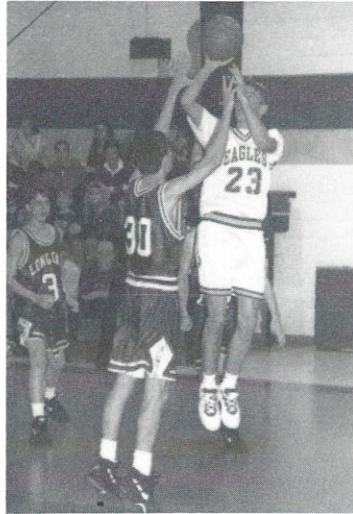

# W I N N I N G S T Y L E

**WORKING TOGETHER.** While point guard Travis Simpson and forward Ken Hornsby prepare to rebound, center Jonathan Myers scores two from the outside. An excellent example of how to work together!

**SOARING HIGH.** With a flick of his wrist, Ken Hornsby takes a shot from the baseline to add two points to the Eagles score. This season Ken stepped up and became a very valuable asset to the team.

**DRIBBLE ... DRIBBLE ... PASS**  
... During an intense game against Cambridge, guard Luke Godwin passes it to Jonathan. The Eagles handily defeated the smaller Cambridge team and chalked up another conference win.

**SWEET JUMPER.** Team leader Travis Simpson pulls up on a Cambridge player and hits a sweet jumper. During the '95-'96 season, Travis demonstrated his athletic ability by averaging fifteen points a game.