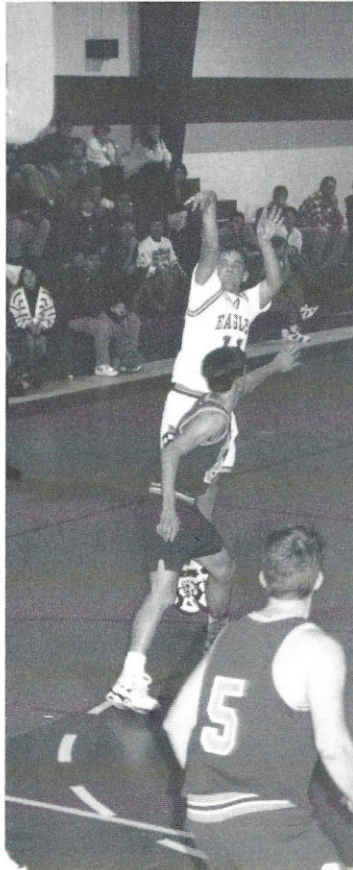

# W I N N I N G S T Y L E

**WORKING TOGETHER.** While point guard Travis Simpson and forward Ken Hornsby prepare to rebound, center Jonathan Myers scores two from the outside. An excellent example of how to work together!

**SOARING HIGH.** With a flick of his wrist, Ken Hornsby takes a shot from the baseline to add two points to the Eagles score. This season Ken stepped up and became a very valuable asset to the team.

**DRIBBLE ... DRIBBLE ... PASS**  
... During an intense game against Cambridge, guard Luke Godwin passes it to Jonathan. The Eagles handily defeated the smaller Cambridge team and chalked up another conference win.

**SWEET JUMPER.** Team leader Travis Simpson pulls up on a Cambridge player and hits a sweet jumper. During the '95-'96 season, Travis demonstrated his athletic ability by averaging fifteen points a game.