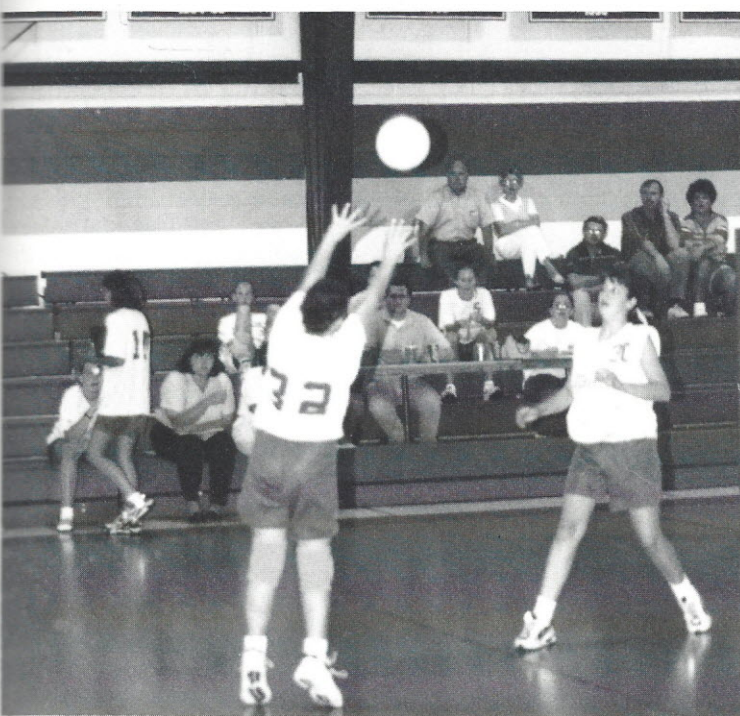

**DETERMINATION.** Candace Oxner concentrates as she waits for the referee to signal for her to serve. Playing on JV and Varsity, Candace was able to help both teams during the season.

RWA	vs.	6-15,15-13,11-15
Hammond		6-15,6-15
Ben Lippen		13-15,15-13,9-15
Car. New.		16-14,15-11
Gr. Chr.		3-15,15-17,2-15
Ben Lippen		15-13,2-13,15-7
Calhoun		8-15,3-15
Car. New.		10-15,15-12,4-15
Gr. Chr.		5-15,2-5
Hammond		15-12,15-1
Calhoun		

Record: 3-7

**JUNIOR VARSITY VOLLEYBALL.** Kneeling (L-R): Jennifer Dove and manager Emily McLeod. Second Row: Coach Martha Ladd, Rebecca Harwood, Nicole Collins, and Coach Fran Miller. Top Row: Elizabeth Schachner, Melissa Walsh, Callie Ladd, Meredyth Lyles, Brittini Smith, and Kent Doty. Not Pictured: Candace Oxner.

**REACHING FOR THE SKY.** Kent Doty sets the ball to teammate Callie Ladd for another kill. Kent and Callie both attended USC's volleyball camp during the summer prior to the season.

**"I GOT IT! I GOT IT!"** Callie Ladd keeps the ball in play by hustling to save it from out of bounds. As an eighth grader Callie started and showed leadership on and off the court.