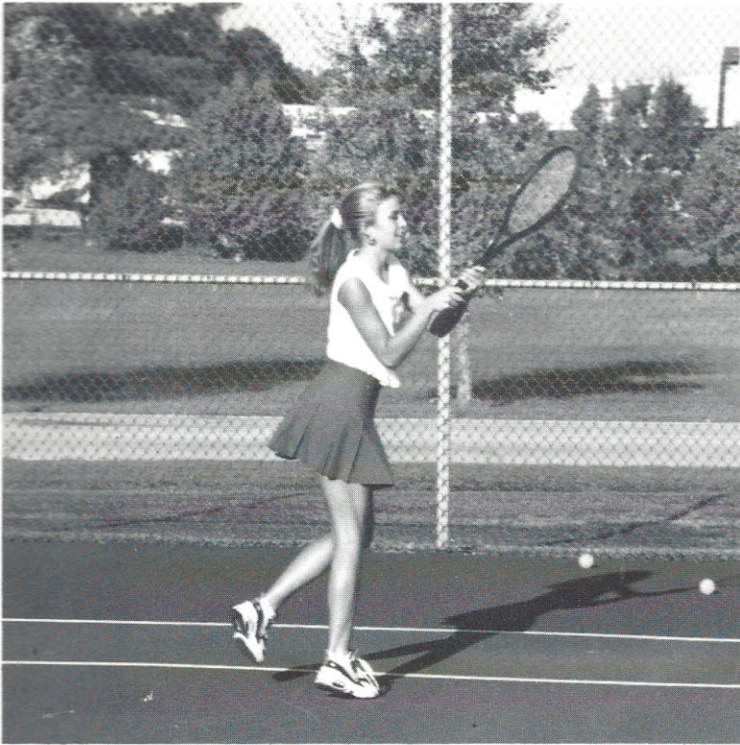

GOOD FORM. Coleman Startzman sends the ball cross-court in a doubles game against Newberry. Coleman and her doubles partner, Katherine, worked well together and won many games.

STROKIN'. Katherine Brown watches as her down-the-line shot bounces just out of her opponent's reach. As the number three seed, Katherine was a valuable asset to the team's success.

ANTICIPATION. Kerri Varnadore hustles back to the baseline after returning a Calhoun player's shot. Kerri worked hard in the off season and was rewarded with the MIP award.

PLAYIN' THE NET. Clarke Doty practices her overhead shot before a game. Warming up gave the girls a chance to prepare both mentally and physically for their upcoming matches.