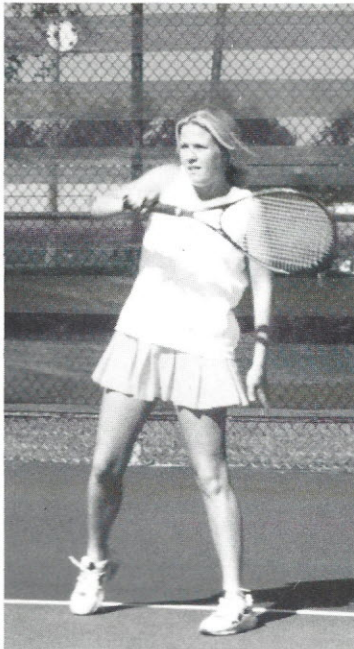

Senior

FAREWELL TO A LEADER. Senior Coleman Startzman led the team throughout the season with her commitment and will to win. Coleman, who was named team MVP, will definitely be missed next season.

TEAM UNITY! After an exciting victory over Greenwood Christian, the Lady Eagles gather for a picture. Due to persistence and loyalty, the girls' season was a tremendous success.

BACK AT YA! Junior Kerri Varnadore intently watches as she returns the ball to her opponent. Kerri's hard work and dedication contributed to every win.

FOLLOWING THROUGH. Junior Kristen Keroson follows through with her forehand in a home match against Newberry Academy. Kristen's speed and quickness always gave her an advantage over opponents.

POISED AND FOCUSED. Sophomore Mary Startsman demonstrates good form and technique by keeping her eyes on the ball. Mary gained lots of experience during the 1999 season.

GAME ON! Junior Emily Mills follows through with her serve to get a match against Cambridge underway. Despite hard and grueling practices, Emily was always focused on winning.