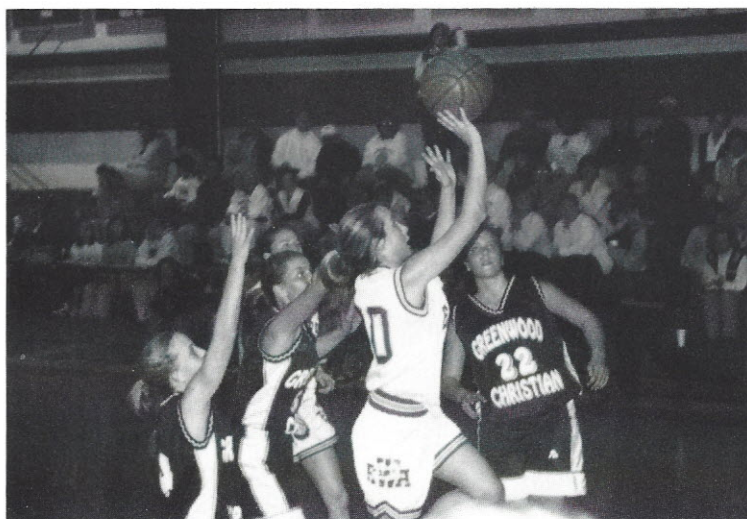

Dribble ... Pass ... Shoot ... Swoosh!

HUDDLE UP! The Lady Eagles plan a winning attack to bring in one more victory to their season. Teamwork was the name of the game for this year's squad.

SHOOTING TO SCORE! Nicole Collins positions herself outside the paint for a quick shot. A tenth grader and new member of the varsity team, Nicole contributed greatly off the bench as she earned lots of playing time because of her hustle and ability.

DRIVING THE LANE! Freshman Brittany Foster penetrates past the defense for an easy lay-up. Although Brittany was the youngest on the team, she earned a starting position at point guard.

A DEEP THREAT. Junior Jenni Caldwell collectively pulls up for a set shot while being guarded by a Glenforest opponent. Jenni's athletic ability helped the Lady Eagle's team greatly with her three pointers.

CONCENTRATION. Junior Emi Mills quickly gets control of a loose ball against an approaching defender. Emi's hustle and good shooting ability were great assets off the bench.