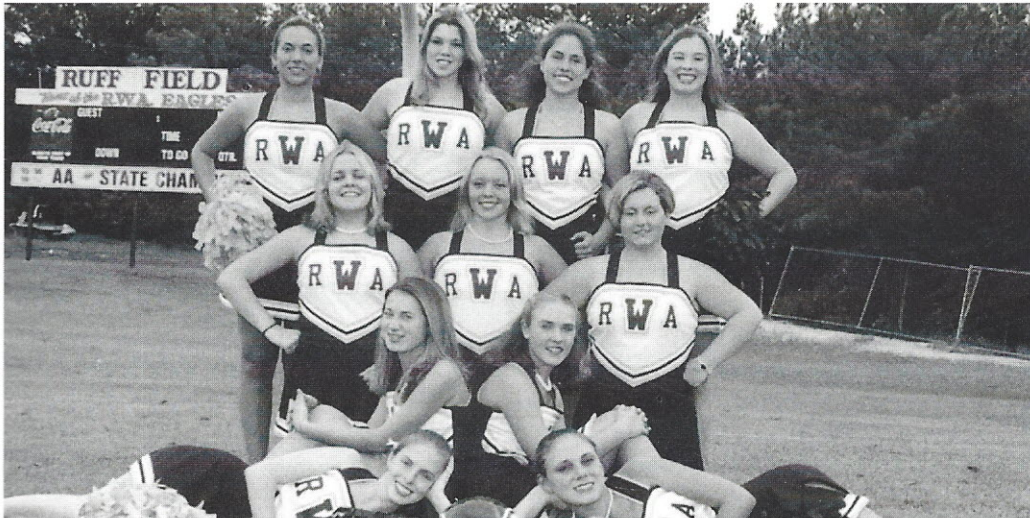

• WHOA WHOA YEH YEH! •

Jeni-Bruce Wilkes and Brandi Medlin cheer the Eagles to victory. The squad's love of the game kept them energetically cheering for the football team over the season.

• GO BIG BLUE! •

Junior Gillian Simms is all smiles during the football games. She worked hard during the games and practices to keep everyone boosted with her enthusiasm and love for cheering.

cheerleading

• VARSITY CHEERLEADING •

First Row (l-r): Sallie Watford and Amy Branham. Second Row: Sarah Burns and Jessica Hollis. Third Row: Jill Wagers, Gillian Simms, and Christa Branham. Fourth Row: Captain Jeni-Bruce Wilkes, Lisa Stevenson, Brice Porter, Brandi Medlin. Not Pictured: Mrs. Patti Wilkes - sponsor.