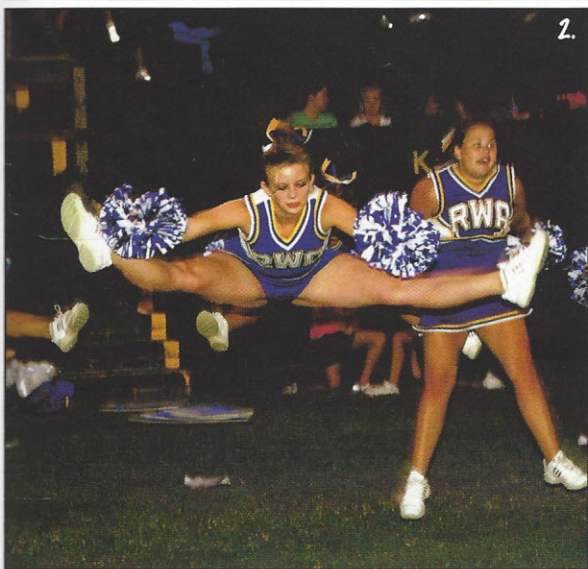

1. Shealy Broome and Anna Burns literally pump it up.
2. Lauren Irwin demonstrates her acrobatic ability in perfect pose.
3. Captain Sarah Burns leads the team in cheers at the pep rally.
4. Amelia Rosborough's spirit shows through as she cheers on the football team.
5. Jenna Burroughs gets the fans excited during the game.
6. Candace Walters was a major contributor to the squad as first year varsity member.

Cheering Loud
Hope Coleman's energy is evident as she displays her Eagle pride.

V for Victory
Jessica Hollis's valuable experience helps the team accomplish its many goals.

2005 Varsity Cheerleading Squad