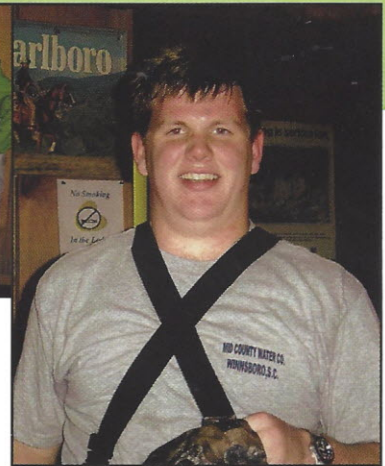

Three's Company

These skiing ladies take a quick break to pose for a picture with the ski lift above. Mrs. Ladd, Frances, and Mrs. Caulder, all beginning skiers, worked hard to keep their balance as they coasted down the bunny slopes.

Man Down!

Matt "rests" in between turns on his snowboard. Each member of the senior class experienced their fair share of falls.

Bad to the Bone

William and Anna show off their tough side while hanging out in the lodge. The lodge served as a meeting spot for the seniors and chaperones.

SR. SKI TRIP

Hitting the Slopes