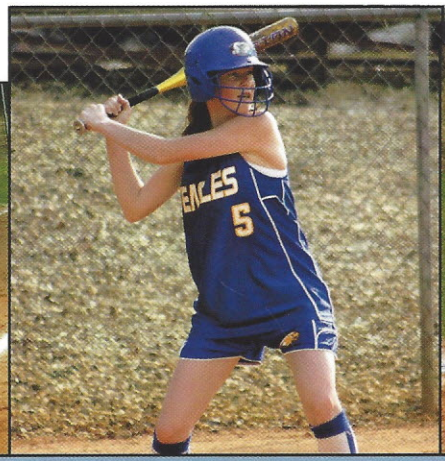

Varsity Softball *

	THEM	US
Great Falls	12	13
Lewisville	10	2
Great Falls	2	4
Calhoun	2	9
Spartanburg	7	5
WW King	12	1
St. Francis	0	16
Lewisville	7	11
Greenwood	3	8
WW King	14	0
St. Francis	0	17
Greenwood	2	3
Spartanburg	2	1
Ben Lippen	4	5
Ben Lippen	6	7
CN	14	4
*F. Christian	2	8
*Spartanburg	4	0