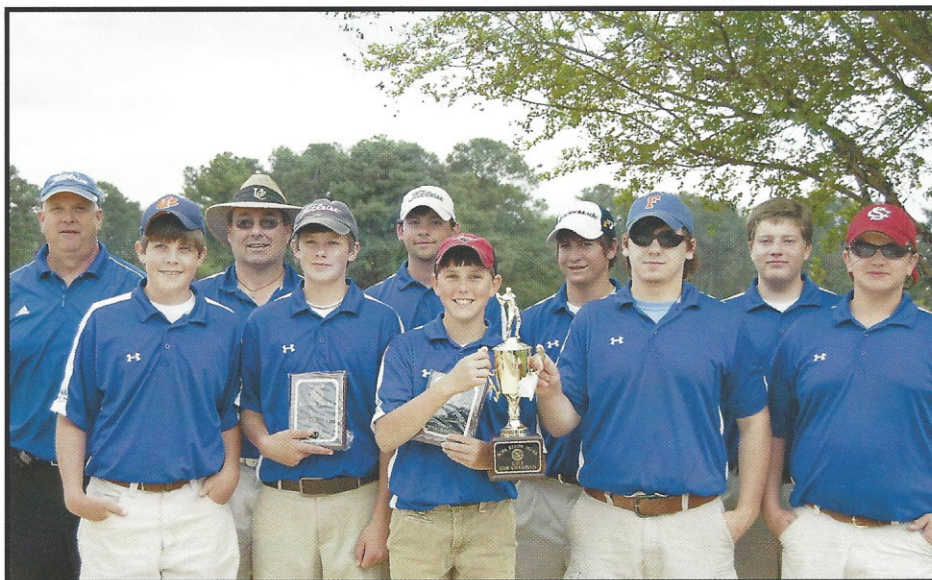

# What was the most challenging course?

**Taylor Ingle - 7th gr.**  
"Great Falls, their course is nothing but hills and long grass."

**Bryson Pope - 10th gr.**  
"Shaw Air Force Base because every time you went to hit the ball there was a jet taking off and making a lot of noise."

**Kyle Black - 8th gr.**  
"Persimmon Hill in Saluda because it is long and very well laid out."

## Eye of an Eagle

Addison Cudd, a sophomore, lines the ball up on the green. Addison's skills and experience on the various courses throughout these past two seasons have added to the success of the team.