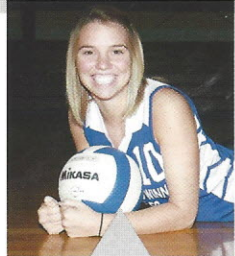

## Bonding Moment

"When Reagan and Grace wrote the team a letter that told all the wonderful things they would remember about every player!"  
-Brittany Speagle

"When we watched the Dark Knight and fed Catina a plate full of brownies."  
-Tanner Cantrell

### SKILLET

Alex Maass destroys the ball after a set while her team covers for the block. Alex's high vertical jump and strong arm provided the team with a go-to offensive player who helped them in the journey to the state championship game.

1. Brittany Speagle preps Kat Matthews with a massage before the start of their game. 2. Reagan Railey returns a serve from the opposing team. 3. The Lady Eagles huddle up during a time out against Robert E. Lee. 4. Catina Gibson concentrates on her toss as she serves during the Greenwood Christian game. 5. Carol Ann Elliott uses good form to pass to the setter. 6. The Lady Eagles support their teammates from the sidelines. 7. Rebekah Phillips leaps up and stretches to block her opponents hit. 8. Brittany Speagle and Alex Maass prepare to get in a base position while waiting for the next serve.