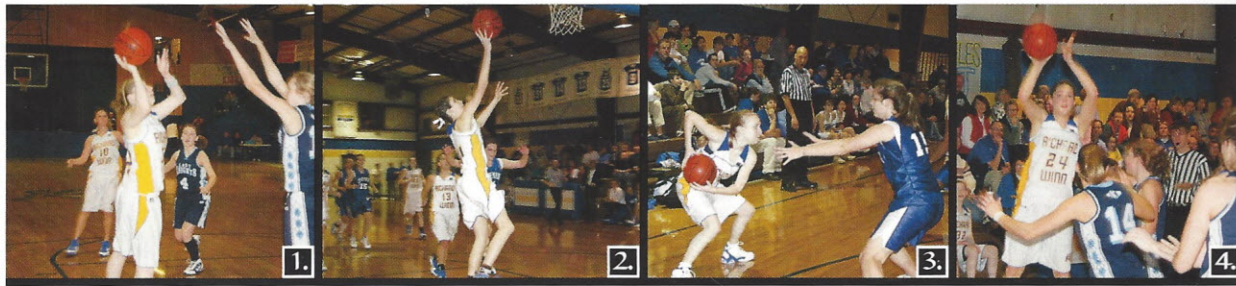

Point Blank Range

Challenging Moment

"The most challenging moment was when we played against Pee Dee Academy in the state playoffs. We won the game by only one point!"
-Katherine Matthews

"The most challenging moment was playing in a big game against Spartanburg Christian while being sick!"
-Brittany Speagle

THROWING UP THE BIG SHOT

After receiving a pass from Brittany Speagle, Britney Poland releases a three. She set up in the corner and drained the shot to help her team win against the Crusaders.

1. Victoria Bennett drives to the basket and puts up a shot against the Lady Knights. 2. Carson Justice goes up for a lay-up against Covenant Christian. 3. Allison Cooke protects the ball while being defended. 4. Alex Maass shoots a jump shot over the Knights' defenders. 5. Brittany Speagle releases a jumper against a Lewisville Lions' defender. 6. Carol Ann Elliott nails a shot from the corner giving her team two more points. 7. Katherine Matthews focuses on hitting the open shot. 8. Britney Poland knocks down another three pointer against Laurens Academy.