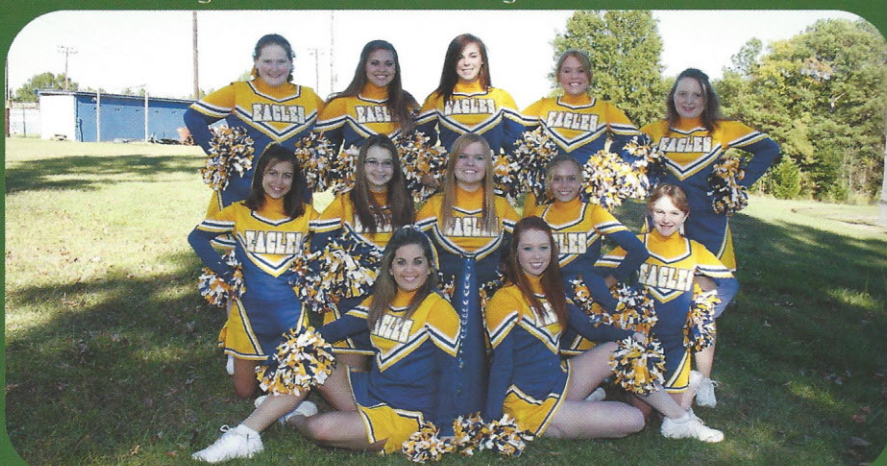

CHEERLEADING

* region games

(l-r) **Front Row:** Brooke Smith and Savannah Medlin-Captains. **Middle Row:** Chloe Dawkins, Valerie Mattox, Blake Little, Jenna Mize, and Chrissy Caudill. **Back Row:** Sarah Coleman, Anna Grey Walters, Rebecka Timms, Ivy Wilkes, and Carrie Timms. Not pictured: Coach Danielle Little