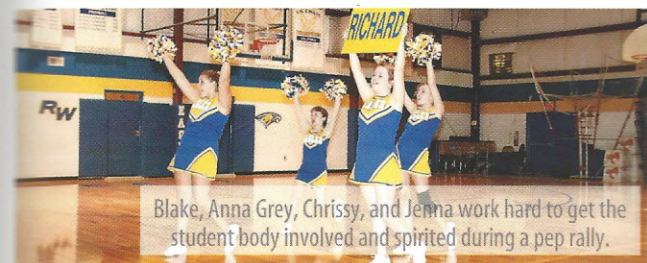

## Enthusiastic Leadership

Sophomore Sarah Coleman and co-captain Blake Little cheer on the Eagles during the Heathwood Jamboree. Their experienced leadership was very helpful to the young squad.

Varsity Cheerleaders sponsor a Breast Cancer PINK night.

Anna Grey and Chrissy chant to pump up the team and crowd.

Blake, Anna Grey, Chrissy, and Jenna work hard to get the student body involved and spirited during a pep rally.

(L-R): Chrissy Caudill, Chloe Dawkins, Ashney Boyd, Blake Little, Jenna Mize, Anna Grey Walters, Carrie Timms, and Sarah Coleman. Not pictured: Coach Danielle Little.