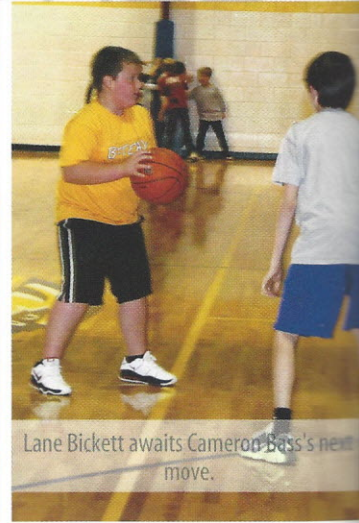

BTEAM BASKETBALL

Dribbling full steam ahead, Hannah Gibbons easily avoids girls from the opposing team, Grier Hensley and Kimmy Albert.

Lane Bickett awaits Cameron Bass's next move.

Kimmy Albert picks up her dribble and looks for a teammate to pass to while Caleigh Caldwell applies defensive pressure.

Hannah Gibbons sets up a screen on Grier Hensley, allowing teammate Hannah Smith to continue her move toward the basket.

Calee Thigpen uses her body to protect the ball from Hannah Gibbon's aggressive defense.

Dru Talbert puts up a shot over the outstretched arms of his defender as Darius Boyd watches and anticipates the rebound.