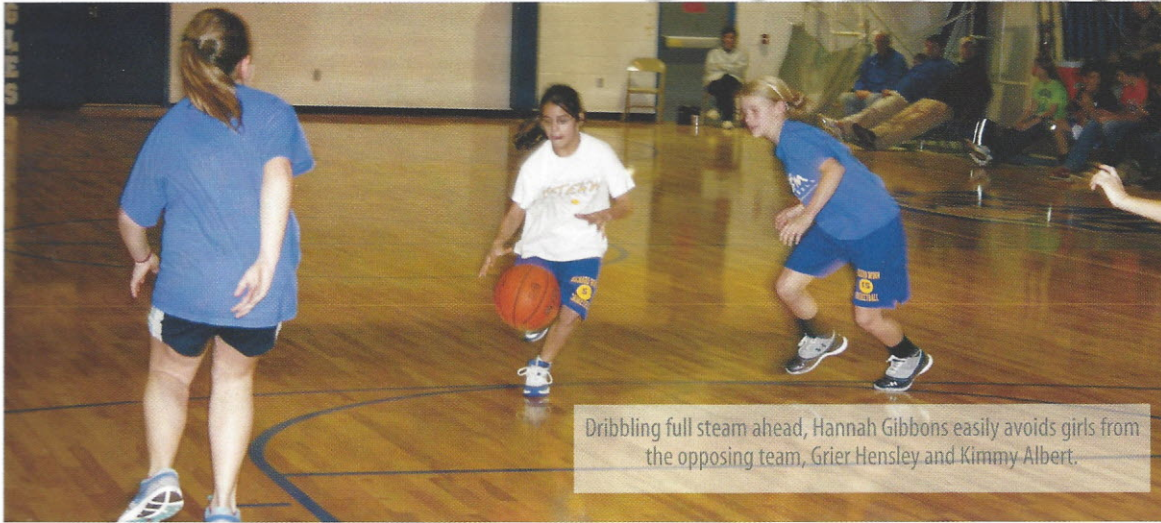

BTEAM BASKETBALL

Dribbling full steam ahead, Hannah Gibbons easily avoids girls from the opposing team, Grier Hensley and Kimmy Albert.

Lane Bickett awaits Cameron Bass's next move.

Kimmy Albert picks up her dribble and looks for a teammate to pass to while Caleigh Caldwell applies defensive pressure.

Hannah Gibbons sets up a screen on Grier Hensley, allowing teammate Hannah Smith to continue her move toward the basket.

Calee Thigpen uses her body to protect the ball from Hannah Gibbon's aggressive defense.

Dru Talbert puts up a shot over the outstretched arms of his defender as Darius Boyd watches and anticipates the rebound.