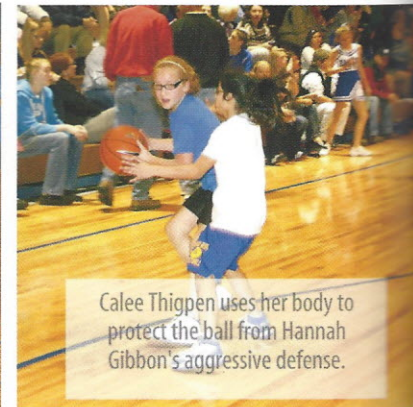

BTEAM BASKETBALL

Dribbling full steam ahead, Hannah Gibbons easily avoids girls from the opposing team, Grier Hensley and Kimmy Albert.

Lane Bickett awaits Cameron Bass's next move.

Kimmy Albert picks up her dribble and looks for a teammate to pass to while Caleigh Caldwell applies defensive pressure.

Hannah Gibbons sets up a screen on Grier Hensley, allowing teammate Hannah Smith to continue her move toward the basket.

Calee Thigpen uses her body to protect the ball from Hannah Gibbon's aggressive defense.

Dru Talbert puts up a shot over the outstretched arms of his defender as Darius Boyd watches and anticipates the rebound.