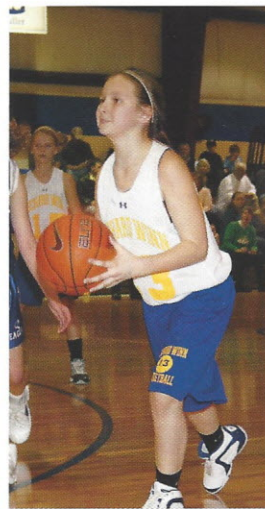

Shoot the "J"

Eighth grader Marion Walker Coleman pulls up on a fast break to shoot a jump shot over her Covenant Christian defender. As one of the older players on the team, Marion Walker brought a level of experience and leadership to the team that was evident throughout the season.

Front row (l-r): Hannah Gibbons, Calae Thigpen, Gracie Atkerson, Hannah Wilson. Back row: Coach Jason Haltiwanger, Megan Simpson, Alyssa Atkerson, Sally Costenbader, Bailey Taylor, Cassie McKeown, Shelley Priddy, and Marion Walker Coleman.