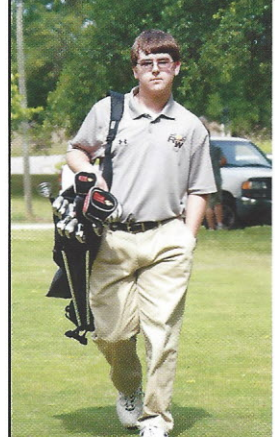

GOLF

Kneeling (l-r): Hunter Tate and Boyce Douglas
Standing: Logan Robinson, Mac McDonald, Coach Ken Atkerson, Taylor Ingle, and Kyle Black. Not pictured: Quintin Byrum

FORE!

Senior Kyle Black sends a shot down the fairway at the Fairfield County Country Club. Kyle, after playing golf for his entire high school career, added a level of experience to the young and developing team this year. Unfortunately, Kyle himself did not play much during the actual season due to a leg injury early in the year.