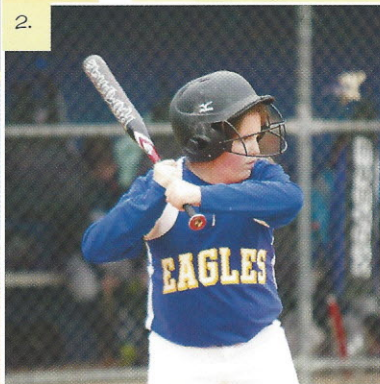

# Building a [Program]

(l-r) **Standing:** Head Coach Retta Taylor, Grier Hensley, Sally Costenbader, Cassie McKeown, Lydia Wilder, Caleigh Caldwell, Lauren Elder, and Assistant Coach Barbara Howell. **Kneeling:** Rahi Patel, Cali Swearingen, Calee Thigpen, Kimmy Albert, Hannah Smith, Gracie Atkerson, and Jennifer Haney.

The Middle School team touted a winning season this year with a record of 3-1. The young Lady Eagles took two from Greenwood Christian at Greenwood and beat them once at home. The Eagles suffered their sole loss to Robert E. Lee Academy. With this softball season behind them, the team is making plans for a summer of practice in anticipation of another stellar season next year.

Opponent:	Score:
Greenwood Christian	22-17
Greenwood Christian	29-13
Greenwood Christian	25-14
Robert E. Lee	29-17

1. Gracie Atkerson fields a ground ball at third base against Greenwood Christian.
2. Sixth grader, Grier Hensley, gets ready to crush the pitcher.
3. Kimmy Albert fields the ball and throws to first for the out.

**Swing Batter, Batter!** Calee Thigpen positions herself in the batter's box looking for a solid hit. Calee really contributed to her team offensively and defensively.

**Strike Two!** Cali Swearingen delivers a pitch to a Greenwood Christian player. Cali shared the mound with other middle school pitchers Calee Thigpen, Sally Costenbader, and Lydia Wilder.