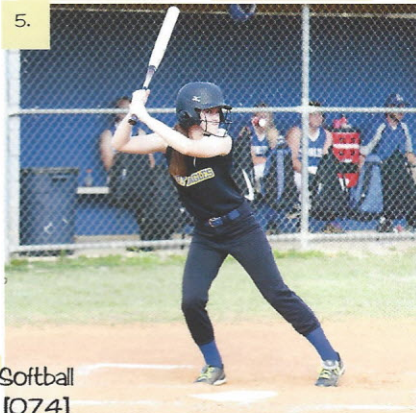

1. Anna Grey Walters keeps a close eye on the base runner while receiving the ball. 2. Cassidy Branham checks to see if she made it to the out field as she heads back to base. 3. The Lady Eagles congratulated Calhoun on a hard fought game. 4. Anna and Cassidy discuss game strategy between the 6th and 7th innings of a playoff game. 5. Laker gets into her power position before the pitch. 6. Junior Sarah Coleman makes contact for a base hit. 7. Kennedy Elms is ready to field under the ball at third base. 8. Jordan Parris makes the play on Calhoun batter's hit to the middle infield, a Cavalier out.

Eye of an Eagle! Eighth grader Anna Connor follows the foul fly ball to get the put out. Although young for a varsity level starting position, Anna worked hard and earned a starting spot at the first base position.

Eagles on 3. Before every inning the Lady Eagles gather inside of the pitcher's circle. This was a ritual for the infielders to unify them and give them time for a mini-pep talk.

She Throws Like a Girl! Bailey Taylor, an eighth grader, winds up to hurl another pitch across home plate. As the team's ace pitcher and fast pitch veteran, she was a leader on the team throughout the entire season.

Base Hit. Annie Mattox earns a single at Fairfield Central. A new player to RWA, this was her first hit playing softball for the Lady Eagles.

Softball
[074]