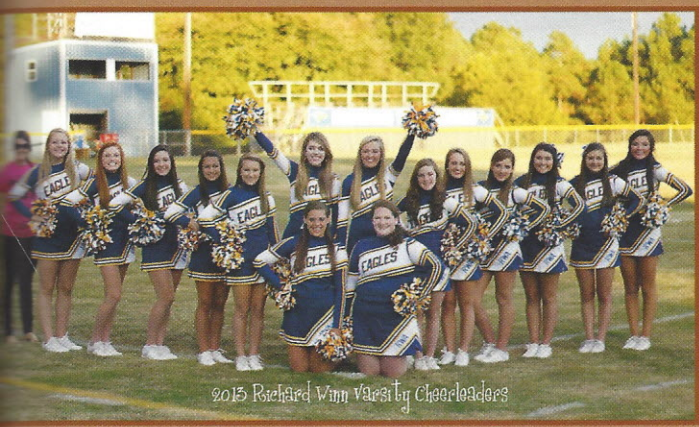

2015 Richard Winn Varsity Cheerleaders