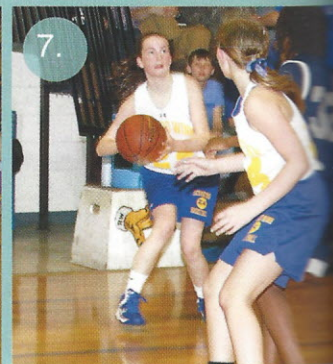

Middle School Girls Basketball

Developing the Future

The middle school girls team consisted of many veteran players and beginners as well. Like any other sports team, they were looking to have a better season than the previous year. As the season progressed, the girls improved their skills and developed the basics of a true team.

1. Gracie Atkerson runs around Victoria Bostrom to go to the hole.
2. Sally Costenbader slips past a defender taking the ball to the hoop.
3. Hannah Gibbons flies past a guard to make a lay up.
4. Caleigh Caldwell looks to pass the ball inside the paint.
5. Cassie McKeown takes a jump shot.
6. Lydia Wilder gets the easy lay up against Spartanburg Day.
7. Emy Russell looks to make the shot while Riley Simpson boxes out to get the rebound.