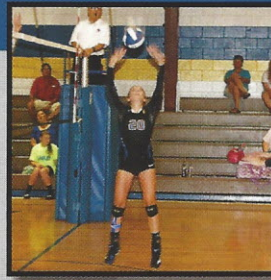

# One Pass, One Set, One Kill

*Lead to Kill.* Jaycie Johnson uses her height and force to slam the ball back to the opposing court. With her skills and athleticism, her hits and blocks were near lethal for the opposing teams.

*Set and Ready.* Madison Wade sets the ball to one of her teammates hoping to score. Not only did she consistently make great sets, but she was an effective hitter as well.

*Spike It!* Emily Brigman takes advantage of a beautiful set and spikes the ball with great force. During the season, she worked hard to improve the speed and precision of her hit, allowing her to end her volleyball career with a bang.

*Bump That!* Alyssa Atkerson passes the ball to her fellow setter. She was an essential part of the team in every area of the game.

*A Grand Hit.* Rebecca Robertson uses the perfectly positioned set to get a point. Throughout the season, she continued to grow her hitting skill, adding even more to the team's success.