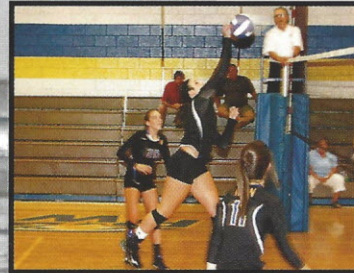

# One Pass, One Set, One Kill

*Lead to Kill.* Jaycie Johnson uses her height and force to slam the ball back to the opposing court. With her skills and athleticism, her hits and blocks were near lethal for the opposing teams.

*Set and Ready.* Madison Wade sets the ball to one of her teammates hoping to score. Not only did she consistently make great sets, but she was an effective hitter as well.

*Spike It!* Emily Brigman takes advantage of a beautiful set and spikes the ball with great force. During the season, she worked hard to improve the speed and precision of her hit, allowing her to end her volleyball career with a bang.

*Bump That!* Alyssa Atkerson passes the ball to her fellow setter. She was an essential part of the team in every area of the game.

*A Grand Hit.* Rebecca Robertson uses the perfectly positioned set to get a point. Throughout the season, she continued to grow her hitting skill, adding even more to the team's success.