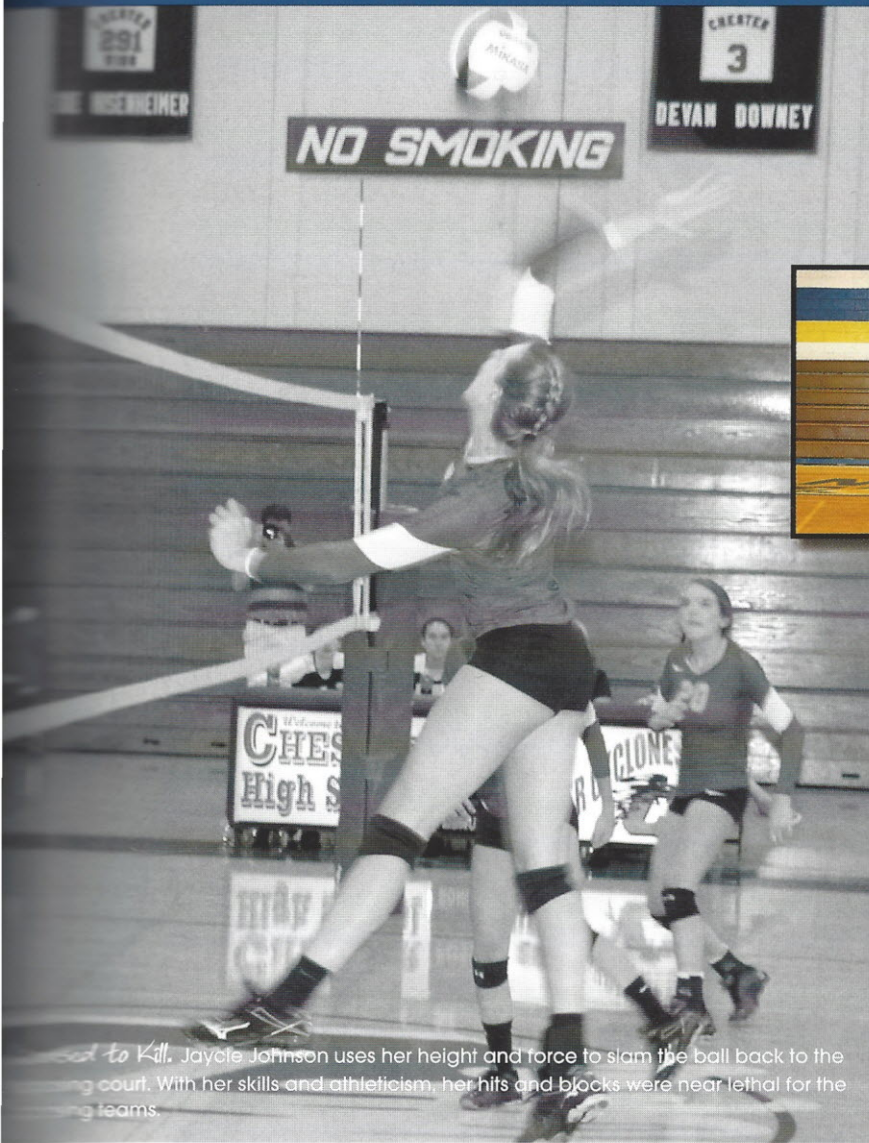

# One Pass, One Set, One Kill

*Lead to Kill.* Jaycie Johnson uses her height and force to slam the ball back to the opposing court. With her skills and athleticism, her hits and blocks were near lethal for the opposing teams.

*Set and Ready.* Madison Wade sets the ball to one of her teammates hoping to score. Not only did she consistently make great sets, but she was an effective hitter as well.

*Spike It!* Emily Brigman takes advantage of a beautiful set and spikes the ball with great force. During the season, she worked hard to improve the speed and precision of her hit, allowing her to end her volleyball career with a bang.

*Bump That!* Alyssa Atkerson passes the ball to her fellow setter. She was an essential part of the team in every area of the game.

*A Grand Hit.* Rebecca Robertson uses the perfectly positioned set to get a point. Throughout the season, she continued to grow her hitting skill, adding even more to the team's success.