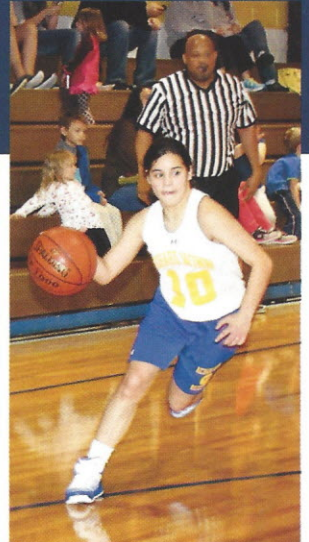

One to Watch

Meredyth utilizes Gracie's screen to put up a two-point attempt.

Taylor hustles to get off a shot opportunity before the defender can deflect it.

The MS Lady Eagles say "Put a Ring on It" as they celebrate their region tourney title.

Gracie hits the open layup after her team forces the Northside team into a turnover.

Caleigh uses her height advantage as an opportunity to put up a close range shot.

Point guard Hannah Gibbons used her superb ball handling skills to run the young Lady Eagle offense.

Shoot for the Stars. Riley goes up for the layup over the WW King defender. Riley's aggressive style of play, combined with her skill level, made her hard to beat.

How did it feel to be Region Champs?

"Being my first year in basketball, it was amazing and awesome."