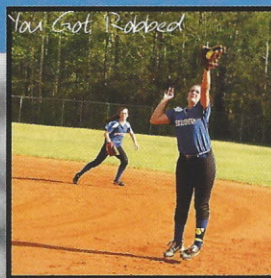

Just a Matter of Time

In Your Face! Pitching ace Bailey Taylor throws the heat toward the dish with intensity! Bailey, a year-round softball player, literally lives for the next softball competition.

You Got Robbed. Senior first baseman Emily Brigman leaps to snag a fly ball hit down first base line to rob the batter of a base hit. Emily's veteran skills as a tall, athletic first baseman and power hitter will be hard to replace next season.

Makin' Contact. Junior Laken Tanner sends the pitch to the outfield to get a stand up double. Laken's bat came alive at opportune times for the Lady Eagles.

Lookin' for the Sign
Senior catcher Jordan Parris looks toward the Lady Eagle dugout for Coach Kerrigan's pitch signs. Jordan's versatility allowed her to play infield positions early in the season, but she also adapted well to playing catcher for most of the season.