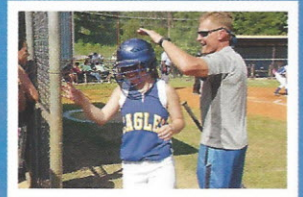

One Dream

Top of Her Game Sixth grader Meredith Pope takes the mound for the MS Lady Eagles. Her pitching technique improved greatly as the season progressed!

Fielding Skills. Right fielder Blythe Edwards uses good form to make the throw to the second baseman as teammate Sydney Boulware backs her up on the play.

Makin' the Play. Hannah Wilson stops the ground ball and makes a careful toss to first base to get the runner out as Gracie backs her up.

Game Summary. Coach Lambert gathers her young Lady Eagles for a post game talk following their last competition of the season.

Great Job. Asst. Coach Davy Lambert gives Emma Castles a congratulatory helmet pat after she steals home to score on a passed ball.

Not on My Watch! Jennifer Haney looks the runner back to third base before tossing the ball back to the pitcher.