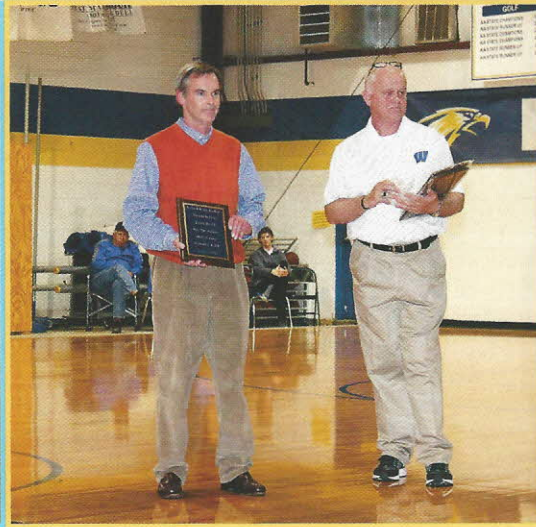

Hall of Fame

Legendary Eagles

Hooray! Mrs. Louise Ferguson Deahl happily receives her Hall of Fame award as the only female member inducted this year. Mrs. Deahl was a legendary basketball player at RWA.

Success! Mr. Tom Ruff poses for a picture with Coach Pitt after receiving his Hall of Fame award. Mr. Ruff was a great baseball player at RWA.

Legend! Mr. Billy Ladd receives his award for the Hall of Fame. Coach Ladd played a huge part in RWA's baseball and basketball history as a player, coach, and mentor.

Memories! Guerry Hensley stands for a picture after accepting the posthumous Hall of Fame award for Raymond Gardener. Raymond Gardener was a great basketball coach at RWA.

Famous! The four Hall of Fame recipients pose for a picture after receiving their awards. It was an exciting night for everyone.

Ladd Legend! Hall of Fame recipient Billy Ladd is embraced by his immediate family following the acceptance of his award. The great memories of this prestigious award will always be cherished.