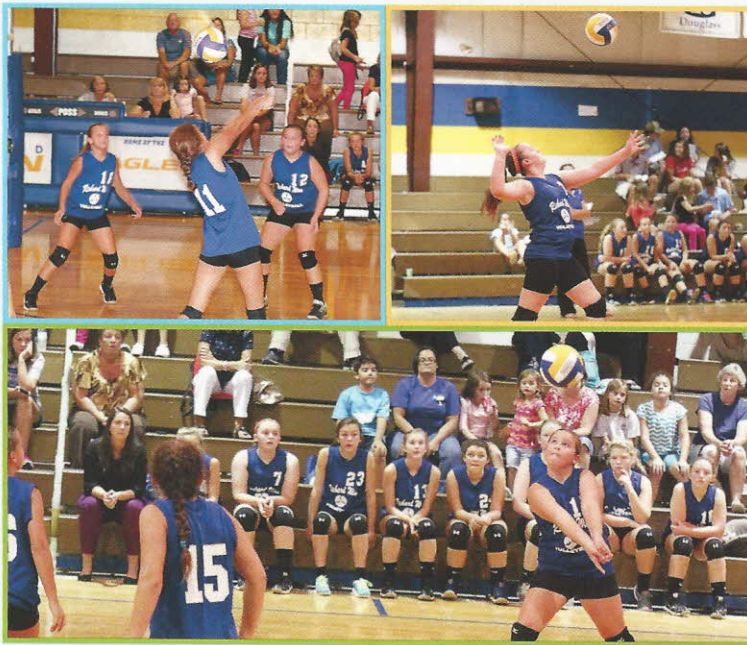

# WONNEN

**Reach** Taylor Spires connects with the ball set up a bump to her setter. Taylor was an important returning player to the JV squad.

**Wa Pow** Sydney Boulware sends a powerful serve over the net. Sydney's mean serves made returning the ball difficult for the opponent.

**Poundin!** Riley Simpson spikes the ball looking to get a point. Riley's leadership helped pave the way to a great season for the JV team.

**All Eyes on Me** Ainsley Martin makes good contact with the ball to send it over the net.

**Concentration** Brooke Pauley uses correct form and focus to pass the ball to a teammate.

Calhoun	2-1	Newberry	0-2
Ben Lippen	2-1	WW King	2-0
Heathwood Hall	2-1	Anderson Christian	2-0
Cambridge	0-2	Laurens	1-2
WW King	2-0	*Newberry	2-0
Newberry	2-0	*Cambridge	2-0
Calhoun	2-1	**Laurens	2-0
Laurens	1-2		
Heathwood Hall	2-0	Record: 13 - 5	
Anderson Christian	2-0	*Region Tournament	
Cambridge	0-2	**Region Championship	