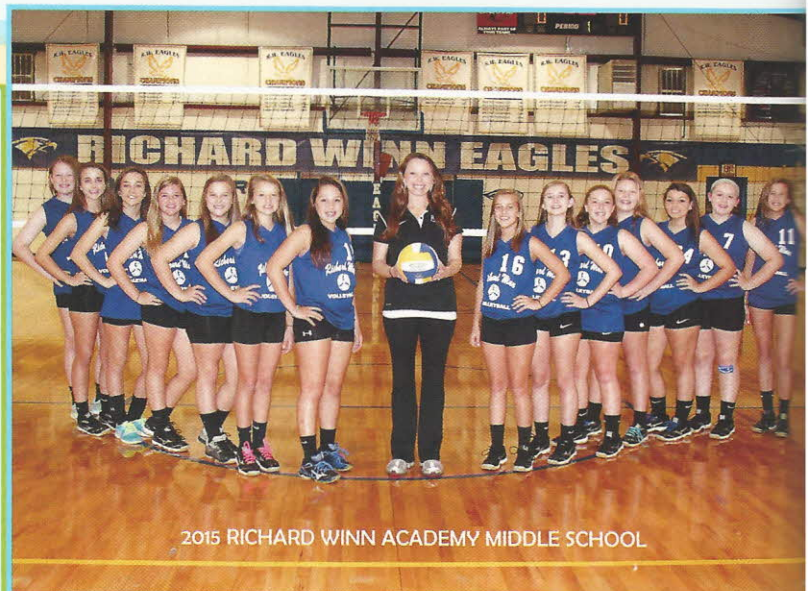

Calhoun	2-1	Newberry	0-2
Ben Lippen	2-1	WW King	2-0
Heathwood Hall	2-1	Anderson Christian	2-0
Cambridge	0-2	Laurens	1-2
WW King	2-0	*Newberry	2-0
Newberry	2-0	*Cambridge	2-0
Calhoun	2-1	**Laurens	2-0
Laurens	1-2		
Heathwood Hall	2-0	Record: 13 - 5	
Anderson Christian	2-0	*Region Tournament	
Cambridge	0-2	**Region Championship	

2015 RICHARD WINN ACADEMY MIDDLE SCHOOL