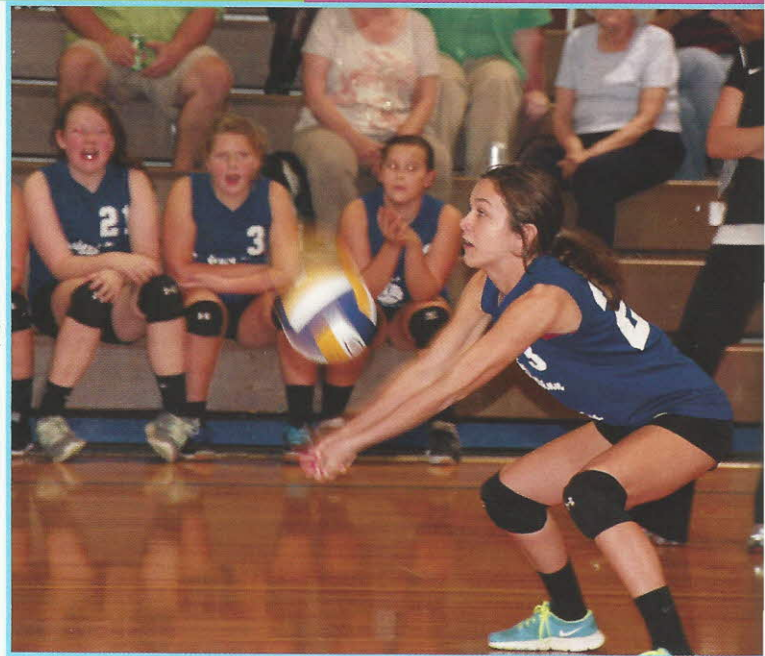

# WONNEN

**Reach** Taylor Spires connects with the ball set up a bump to her setter. Taylor was an important returning player to the JV squad.

**Wa Pow** Sydney Boulware sends a powerful serve over the net. Sydney's mean serves made returning the ball difficult for the opponent.

**Poundin!** Riley Simpson spikes the ball looking to get a point. Riley's leadership helped pave the way to a great season for the JV team.

**All Eyes on Me** Ainsley Martin makes good contact with the ball to send it over the net.

**Concentration** Brooke Pauley uses correct form and focus to pass the ball to a teammate.

Calhoun	2-1	Newberry	0-2
Ben Lippen	2-1	WW King	2-0
Heathwood Hall	2-1	Anderson Christian	2-0
Cambridge	0-2	Laurens	1-2
WW King	2-0	*Newberry	2-0
Newberry	2-0	*Cambridge	2-0
Calhoun	2-1	**Laurens	2-0
Laurens	1-2		
Heathwood Hall	2-0	Record: 13 - 5	
Anderson Christian	2-0	*Region Tournament	
Cambridge	0-2	**Region Championship	