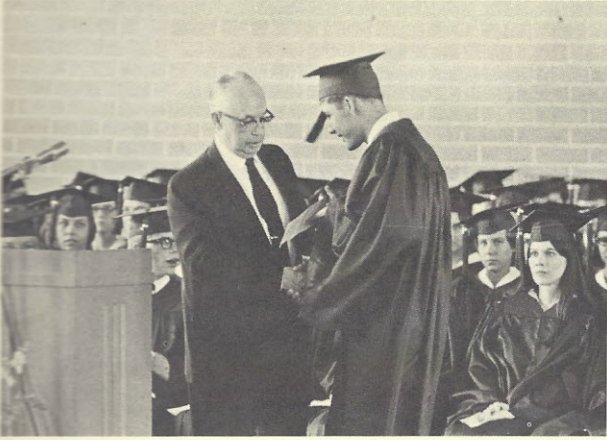

CLASS DAY AWARDS

GROVER F. PATTON AWARD: Tommy Lynn

EARLE TURNER AWARD: Ralph Cooper

SCIENCE AWARD: Tommy Lynn

MT. ZION SOCIETY SCHOLARSHIP: Fairy Mincey

DAR: Bobbie Beam

MASCOTS: Greg Lane and Jody Hornsby