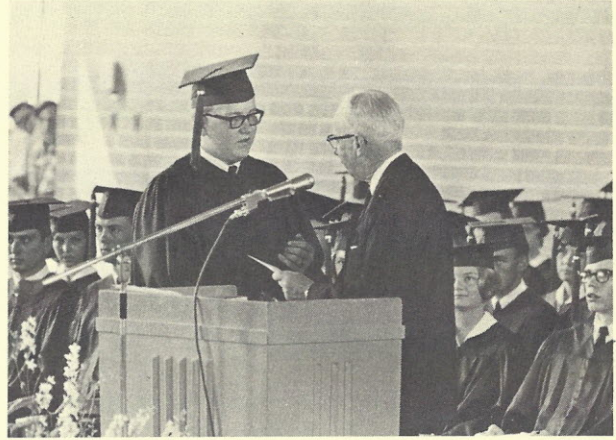

CLASS DAY AWARDS

GROVER F. PATTON AWARD: Tommy Lynn

EARLE TURNER AWARD: Ralph Cooper

SCIENCE AWARD: Tommy Lynn

MT. ZION SOCIETY SCHOLARSHIP: Fairy Mincey

DAR: Bobbie Beam

MASCOTS: Greg Lane and Jody Hornsby