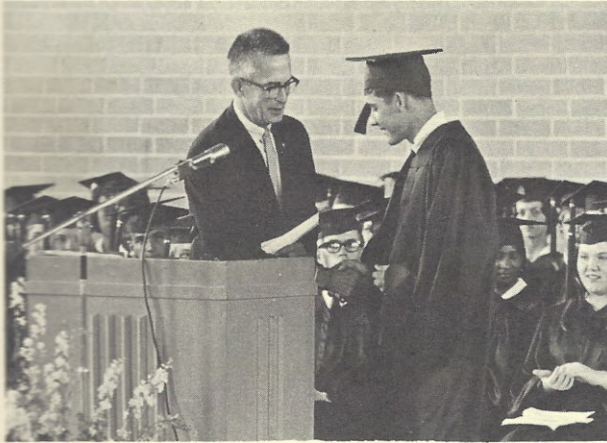

CLASS DAY AWARDS

GROVER F. PATTON AWARD: Tommy Lynn

EARLE TURNER AWARD: Ralph Cooper

SCIENCE AWARD: Tommy Lynn

MT. ZION SOCIETY SCHOLARSHIP: Fairy Mincey

DAR: Bobbie Beam

MASCOTS: Greg Lane and Jody Hornsby