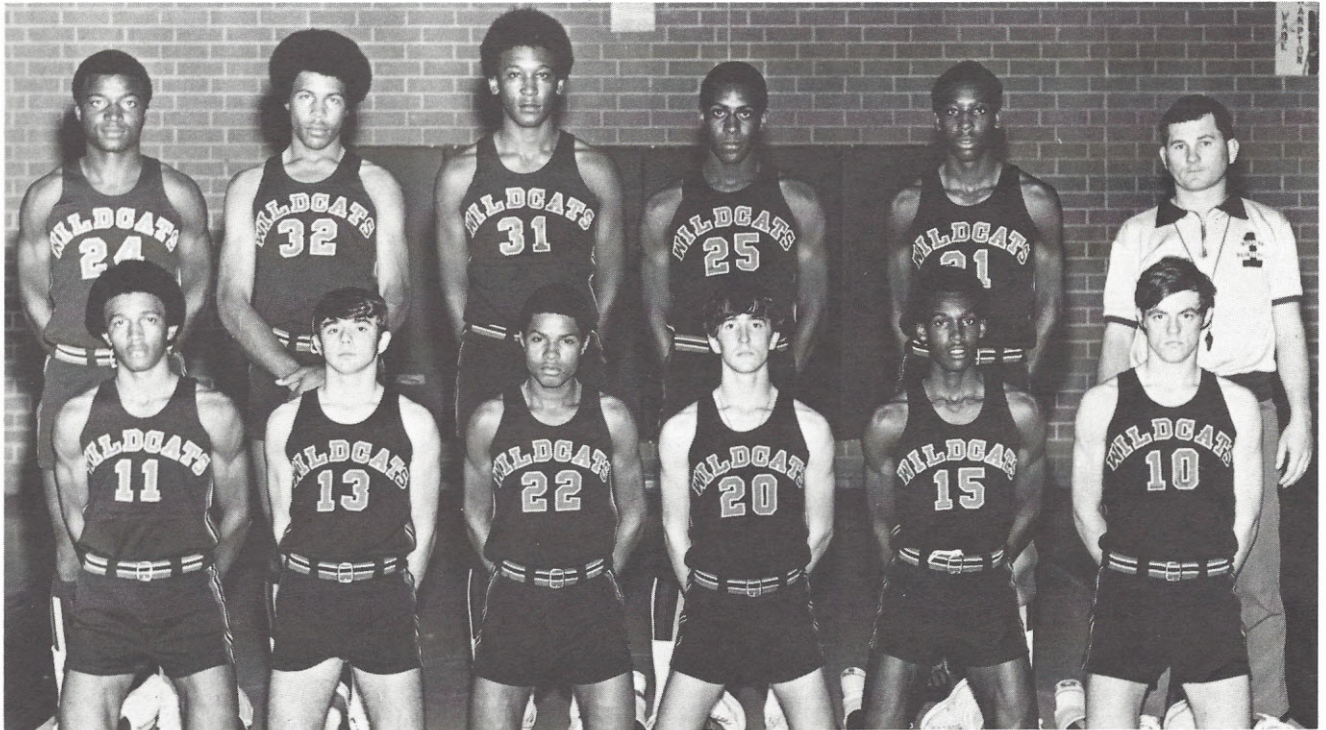

BASKETBALL

SCORES

Coach Raines with co-captains Stanley Kennedy and Curtis Carter.

WHS	38	Lexington	35
WHS	76	Saluda	58
WHS	87	L.B.C.	69
WHS	67	Wade Hampton	53

NEWBERRY CHRISTMAS TOURNAMENT

WHS	86	Mid-Carolina	29
WHS	73	McCrorey-Liston	52
WHS	71	Great Falls	50
WHS	45	Newberry	34
WHS	48	Irmo	46
WHS	63	Strom Thurmond	55
WHS	71	Allendale-Fairfax	39
WHS	73	Newberry	67
WHS	73	Allendale-Fairfax	39
WHS	84	Batesburg-Leesville	42
WHS	54	Lexington	55
WHS	64	Saluda	43
WHS	73	L.B.C.	38
WHS	47	Irmo	61
WHS	65	Strom Thurmond	41
WHS	91	Newberry	79
WHS	62	Hampton	38
WHS	66	Batesburg-Leesville	43

AAA CONFERENCE TOURNAMENT

WHS	55	Allendale-Fairfax	56
WHS	52	Irmo	50

STATE AAA PLAYOFFS

WHS	78	Abbeville	63
WHS	62	York	52
WHS	32	North Charleston	47

FIRST ROW: Carl Kennedy, Jimmy Porter, Virgil O'Neal, Jack Haynes, Thomas Bates, Billy Evans. SECOND ROW: Lawrence Davis, Kenny Davis, Curtis Carter, Donald Woodard, Stanley Kennedy, Coach Raines.