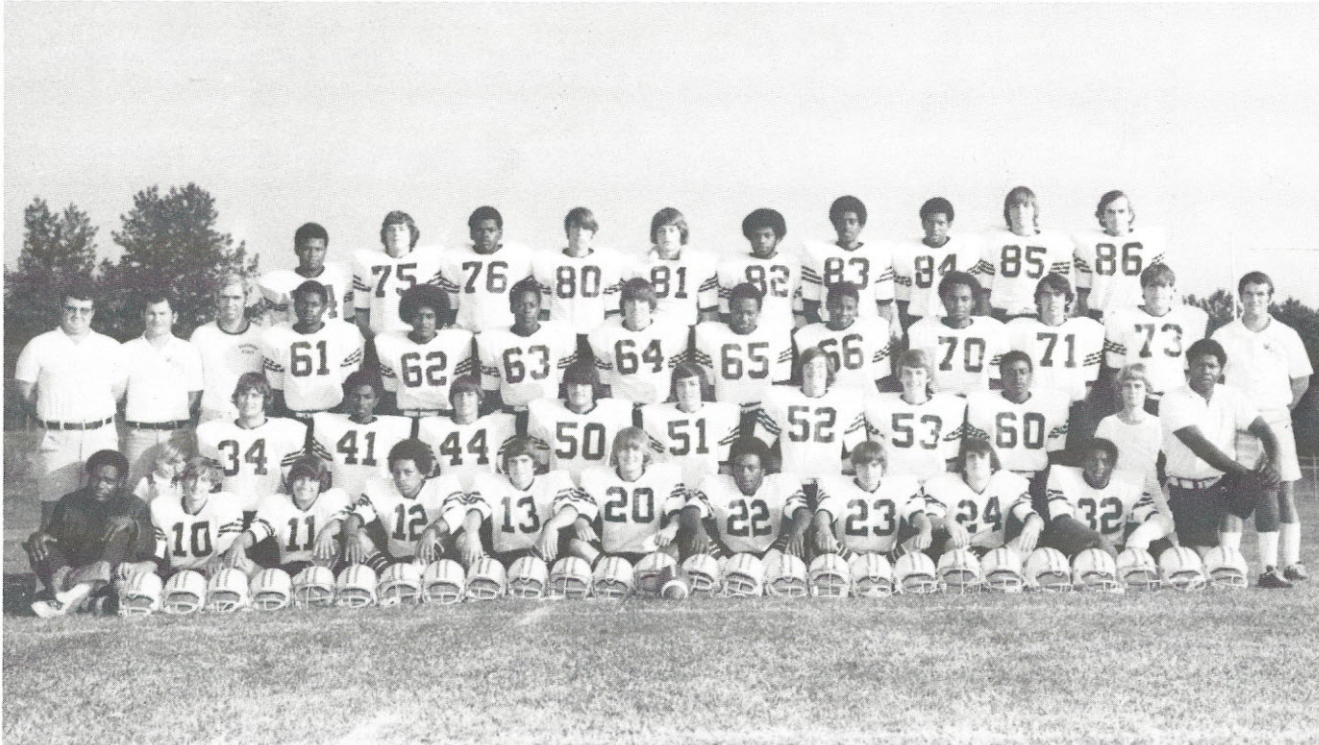

SCORES

This year the football team put much effort into their work. Through their losings, as well as their winnings, WHS is proud of their willing football team.

WHS		OPPONENT
6	Spring Valley	20
6	Great Falls	6
0	Pageland	26
7	Saluda	14
0	Lexington	37
20	Batesburg-Leesville	14
14	Newberry	29
28	Strom Thurmond	14
6	Irmo	20
28	LBC	6
8	Chester	0

FIRST ROW: R. Davis, A. Anderson, R. Moore, M. O'Neal, J. Rexrode, R. Stevenson, D. Lyles, T. Boulware, M. Jones, C. Stone. SECOND ROW: Coach Hightower, Coach Raines, Coach Broome, S. Moore, G. Small, C. Joye, J. Liscar, T. Weir, B. Woodruff, T. Gladden, L. Glenn, R. Foster, Coach Manning. THIRD ROW: A. Hughes, S. Wade, J. McCullough, W. Marthers, J. Gaston, S. L. Robinson, J. Dewese, L. Roseborough, B. Heighman, Coach Catoe. FOURTH ROW: A. Gaston, T. Varnadore, W. McCants, S. Christensen, C. Coleman, W. R. Robertson, G. Gibson, B. Russell, T. Melvin, T. Jolly.