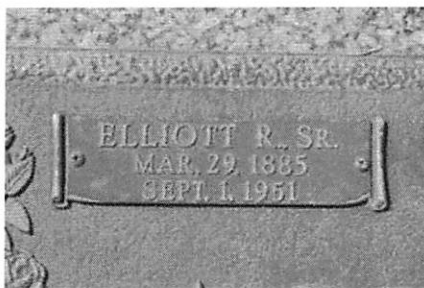

Added by: [Jimmy](#)